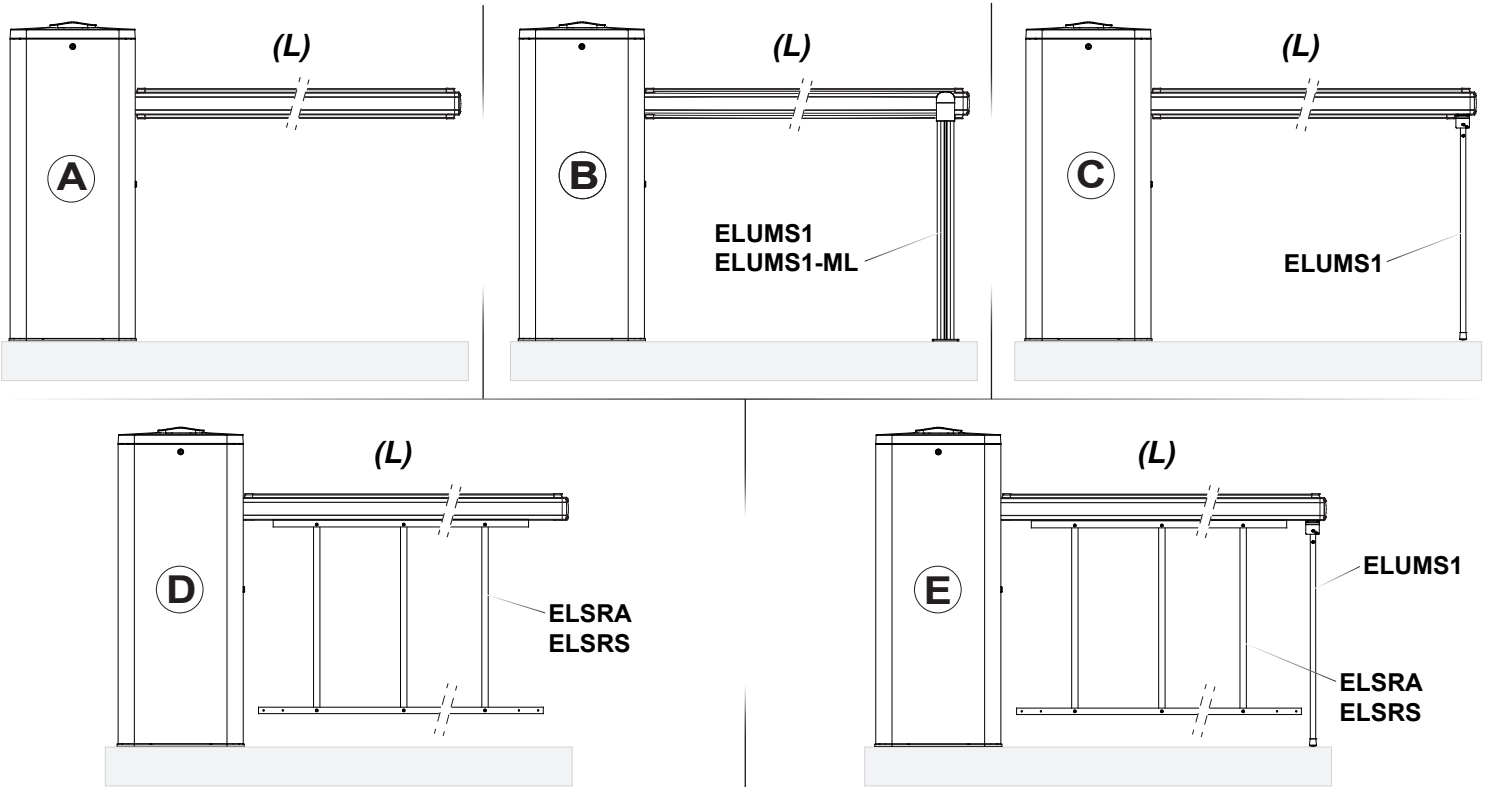

SERIAL NUMBER	SERIES	MODEL	DATE
ZVL710.00	EL	ELDOM	10-05-2021

This product has been tried and tested in the manufacturer's laboratory, during the installation of the product follow the supplied indications carefully.

TYPE of CONFIGURATION

ELDOMLDG			
BOOM LENGTH (L)	TYPE of CONFIGURATION	TYPE of SPRING	HOLE NUMBER
$5,5 \leq L < 6,5$ m	A B	SP-BL	1
	C D E	SP-BL	2
$6,5 \leq L < 7,5$ m	A B	SP-2BR	1
	C D E	SP-2OR	2
$7,5 \leq L \leq 8$ m	A B C D E	SP-2OR	2